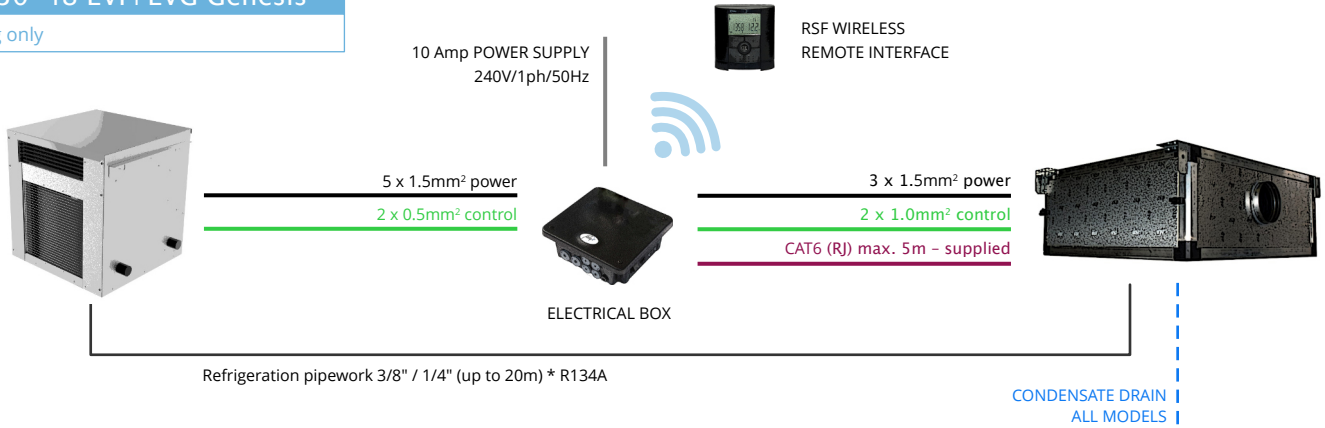

SPC 30-48 EVI+EVG Genesis

cooling only

SPC 82-122 EVI+EVG Genesis

cooling only

SPC 170 EVI+EVG Genesis

cooling only

SPC 230 EVI+EVG Genesis

cooling only

* Pipe sizes shown are applicable for pipe runs up to 20m (max. 8m vertical). Good refrigeration practice should be applied regarding oil traps etc. For longer pipe runs contact Heronhill.

SPC 30-48 EVI+EVG Vintage

* Pipe sizes shown are applicable for pipe runs up to 20m (max. 8m vertical). Good refrigeration practice should be applied regarding oil traps etc. For longer pipe runs contact Heronhill.