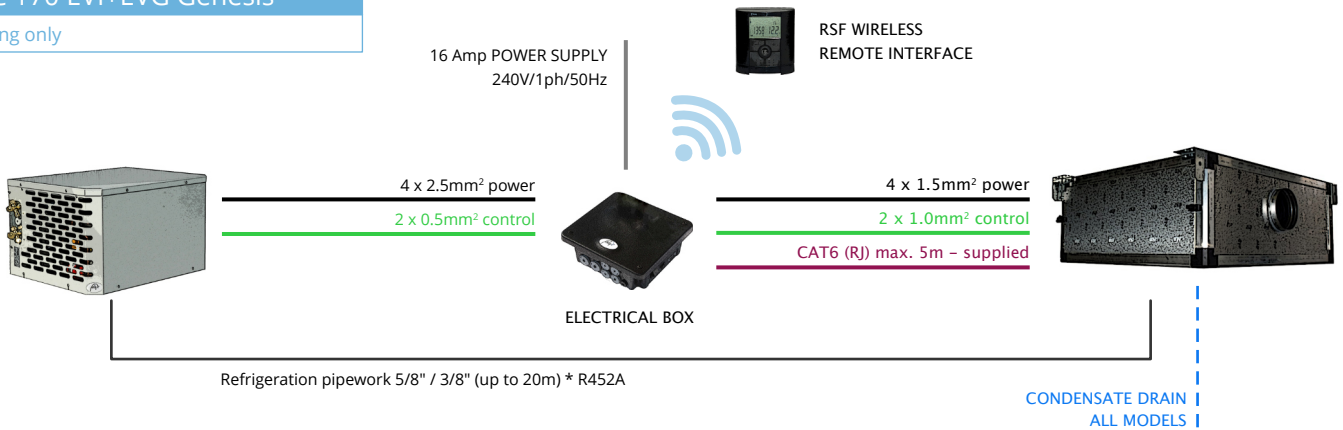

SPC 30-48 EVI+EVG Genesis

cooling only

SPC 82-122 EVI+EVG Genesis

cooling only

SPC 170 EVI+EVG Genesis

cooling only

SPC 230 EVI+EVG Genesis

cooling only

* Pipe sizes shown are applicable for pipe runs up to 20m (max. 8m vertical). Good refrigeration practice should be applied regarding oil traps etc. For longer pipe runs contact Heronhill.

SPC 30-48 EVI+EVG Vintage

* Pipe sizes shown are applicable for pipe runs up to 20m (max. 8m vertical). Good refrigeration practice should be applied regarding oil traps etc. For longer pipe runs contact Heronhill.