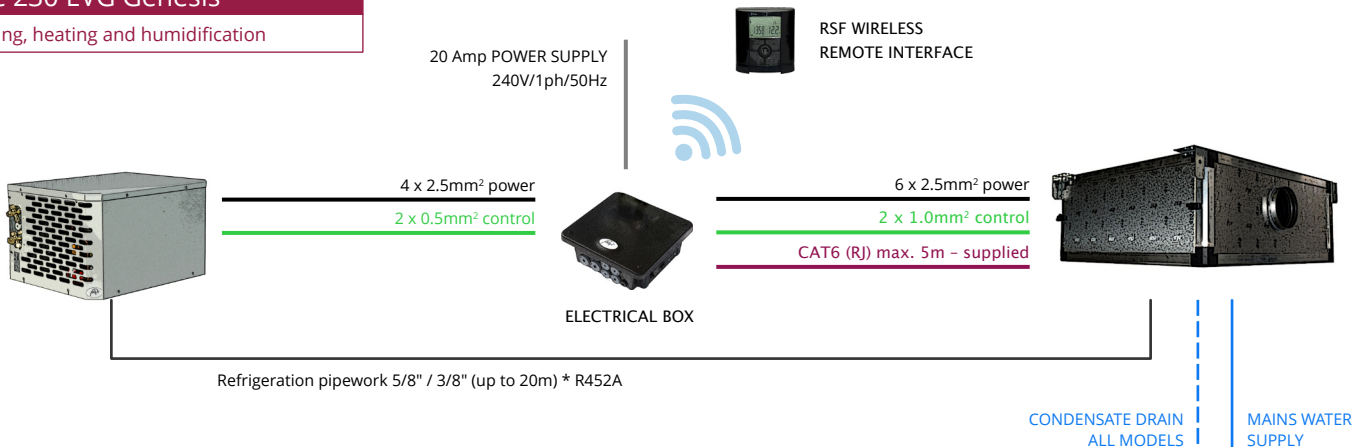

* Pipe sizes shown are applicable for pipe runs up to 20m (max. 8m vertical). Good refrigeration practice should be applied regarding oil traps etc. For longer pipe runs contact Heronhill.

SPC 30-48 EVI+EVG Vintage

* Pipe sizes shown are applicable for pipe runs up to 20m (max. 8m vertical). Good refrigeration practice should be applied regarding oil traps etc. For longer pipe runs contact Heronhill.