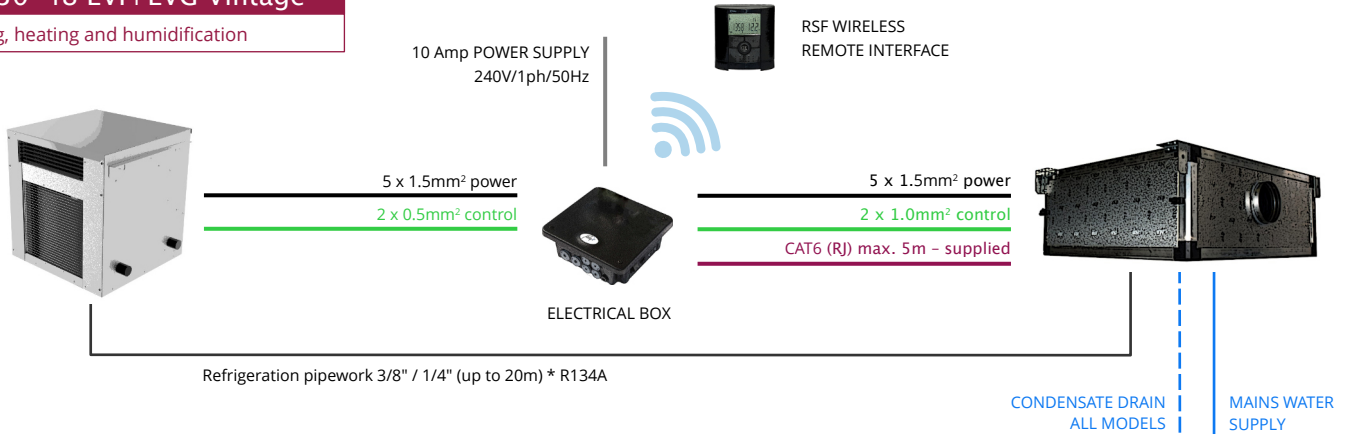

SPC 30-48 EVI+EVG Vintage

Cooling, heating and humidification