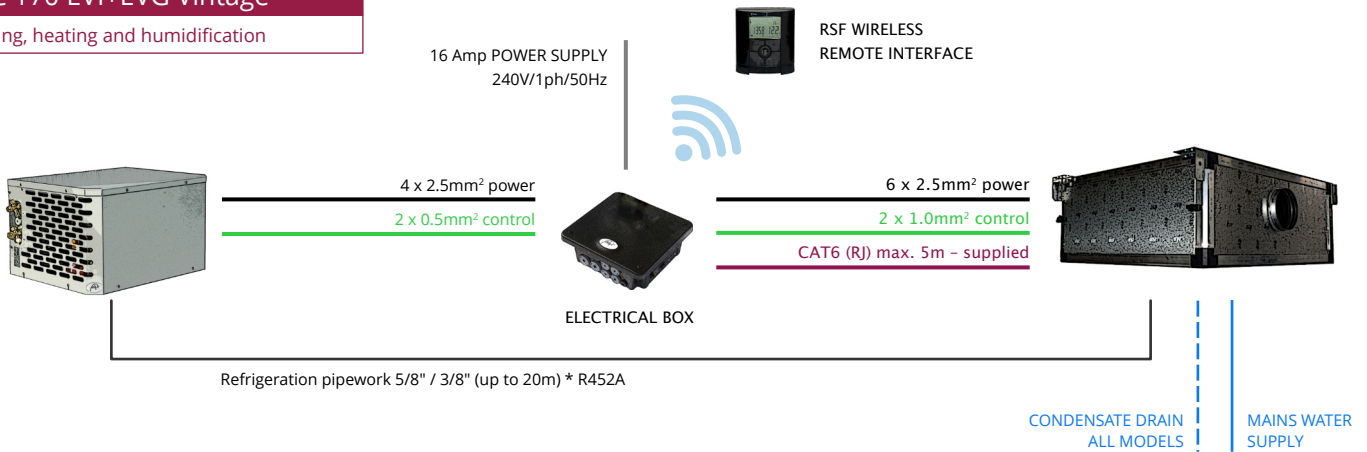

* Pipe sizes shown are applicable for pipe runs up to 20m (max. 8m vertical). Good refrigeration practice should be applied regarding oil traps etc. For longer pipe runs contact Heronhill.

SPC 30-48 EVI+EVG Vintage

Cooling, heating and humidification

SPC 82-122 EVI+EVG Vintage

Cooling, heating and humidification

SPC 170 EVI+EVG Vintage

Cooling, heating and humidification

SPC 230 EVG Genesis

Cooling, heating and humidification

* Pipe sizes shown are applicable for pipe runs up to 20m (max. 8m vertical). Good refrigeration practice should be applied regarding oil traps etc. For longer pipe runs contact Heronhill.