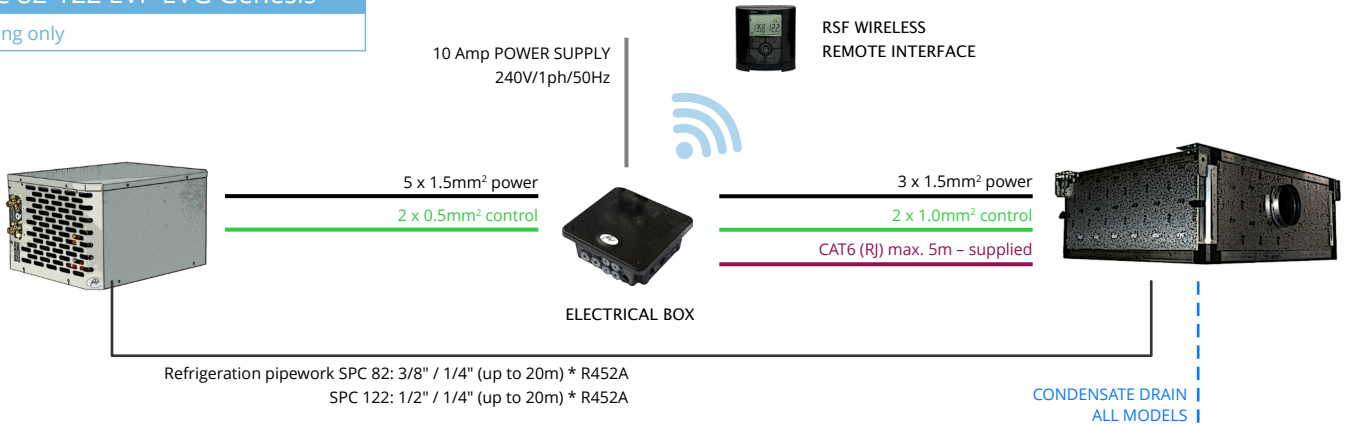

SPC 30-48 EVI+EVG Genesis

cooling only

SPC 82-122 EVI+EVG Genesis

cooling only

SPC 170 EVI+EVG Genesis

cooling only

SPC 230 EVI+EVG Genesis

cooling only

* Pipe sizes shown are applicable for pipe runs up to 20m (max. 8m vertical). Good refrigeration practice should be applied regarding oil traps etc. For longer pipe runs contact Heronhill.

SPC 30-48 EVI+EVG Vintage

* Pipe sizes shown are applicable for pipe runs up to 20m (max. 8m vertical). Good refrigeration practice should be applied regarding oil traps etc. For longer pipe runs contact Heronhill.