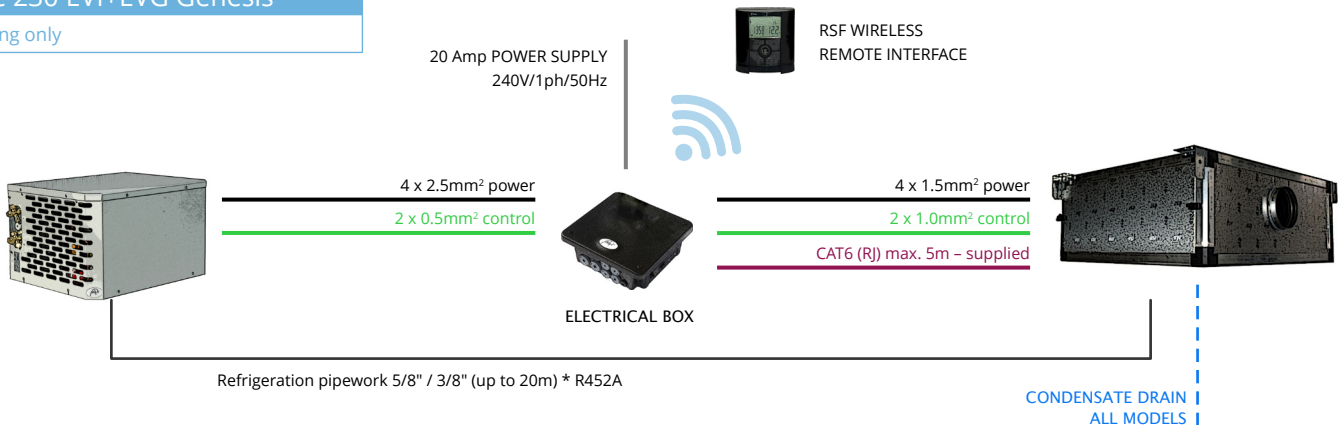

SPC 30-48 EVI+EVG Genesis

cooling only

SPC 82-122 EVI+EVG Genesis

cooling only

SPC 170 EVI+EVG Genesis

cooling only

SPC 230 EVI+EVG Genesis

cooling only

* Pipe sizes shown are applicable for pipe runs up to 20m (max. 8m vertical). Good refrigeration practice should be applied regarding oil traps etc. For longer pipe runs contact Heronhill.

SPC 30-48 EVI+EVG Vintage

* Pipe sizes shown are applicable for pipe runs up to 20m (max. 8m vertical). Good refrigeration practice should be applied regarding oil traps etc. For longer pipe runs contact Heronhill.