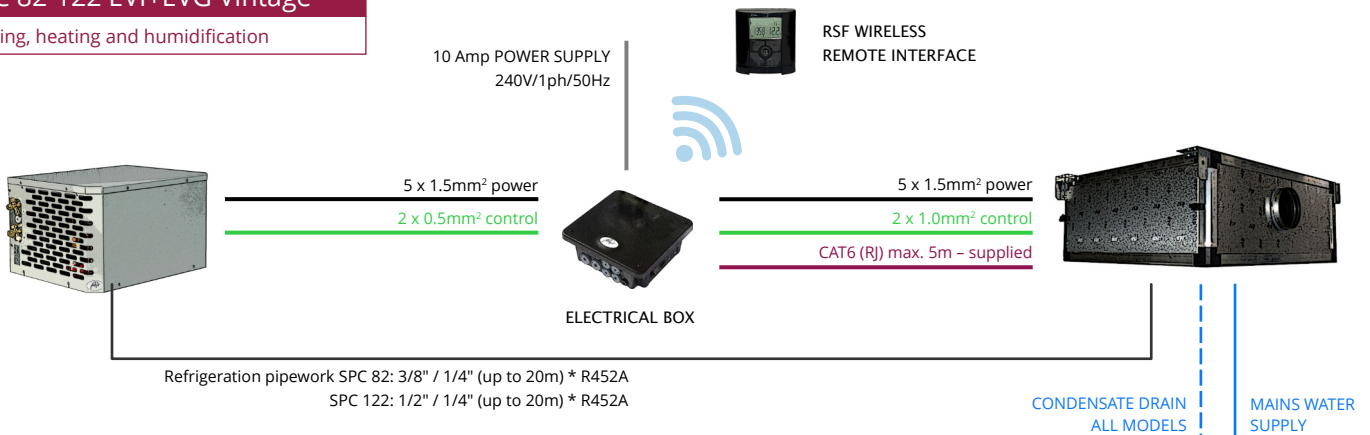

* Pipe sizes shown are applicable for pipe runs up to 20m (max. 8m vertical). Good refrigeration practice should be applied regarding oil traps etc. For longer pipe runs contact Heronhill.

SPC 30-48 EVI+EVG Vintage

Cooling, heating and humidification

SPC 82-122 EVI+EVG Vintage

Cooling, heating and humidification

SPC 170 EVI+EVG Vintage

Cooling, heating and humidification

SPC 230 EVG Genesis

Cooling, heating and humidification

* Pipe sizes shown are applicable for pipe runs up to 20m (max. 8m vertical). Good refrigeration practice should be applied regarding oil traps etc. For longer pipe runs contact Heronhill.