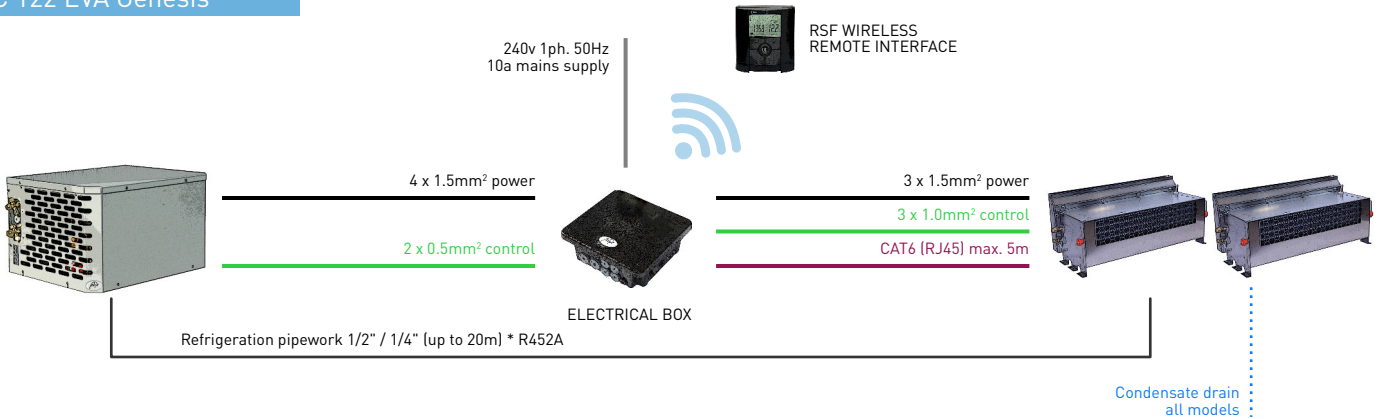

SPC 30 - 48 EVA Genesis

SPC 82 EVA Genesis

SPC 122 EVA Genesis

SPC 170 EVA Genesis

Pipe sizes shown are applicable for pipe runs up to 20m [max. 8m vertical]. Good refrigeration practice should be applied regarding oil traps etc. For longer pipe runs contact Heronhill.

SPC 30 - 48 EVA Vintage

SPC 82 EVA Vintage

SPC 122 EVA Vintage

SPC 170 EVA Vintage

Pipe sizes shown are applicable for pipe runs up to 20m [max. 8m vertical]. Good refrigeration practice should be applied regarding oil traps etc. For longer pipe runs contact Heronhill.