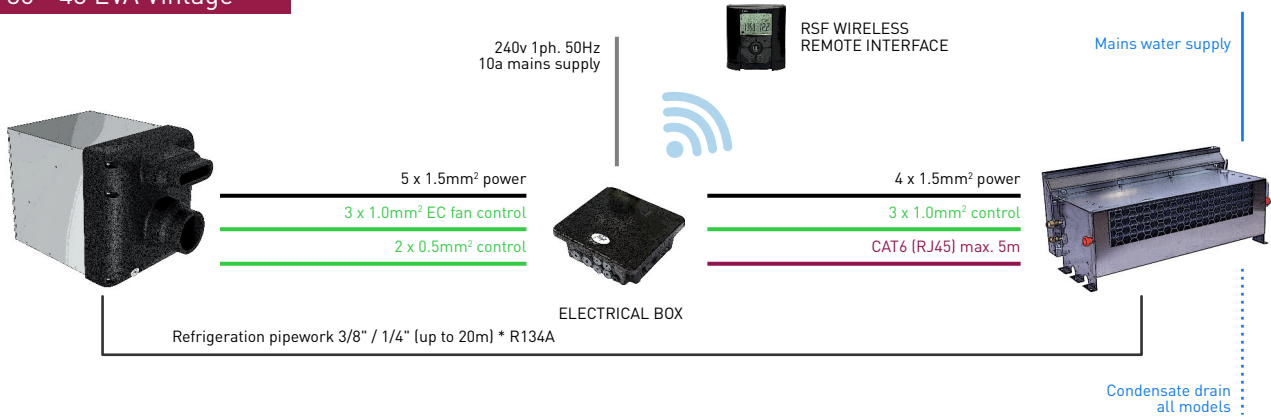

SPC 30 - 48 EVA Genesis

SPC 82 EVA Genesis

SPC 122 EVA Genesis

SPC 170 EVA Genesis

Pipe sizes shown are applicable for pipe runs up to 20m [max. 8m vertical]. Good refrigeration practice should be applied regarding oil traps etc. For longer pipe runs contact Heronhill.

SPC 30 - 48 EVA Vintage

SPC 82 EVA Vintage

SPC 122 EVA Vintage

SPC 170 EVA Vintage

Pipe sizes shown are applicable for pipe runs up to 20m [max. 8m vertical]. Good refrigeration practice should be applied regarding oil traps etc. For longer pipe runs contact Heronhill.