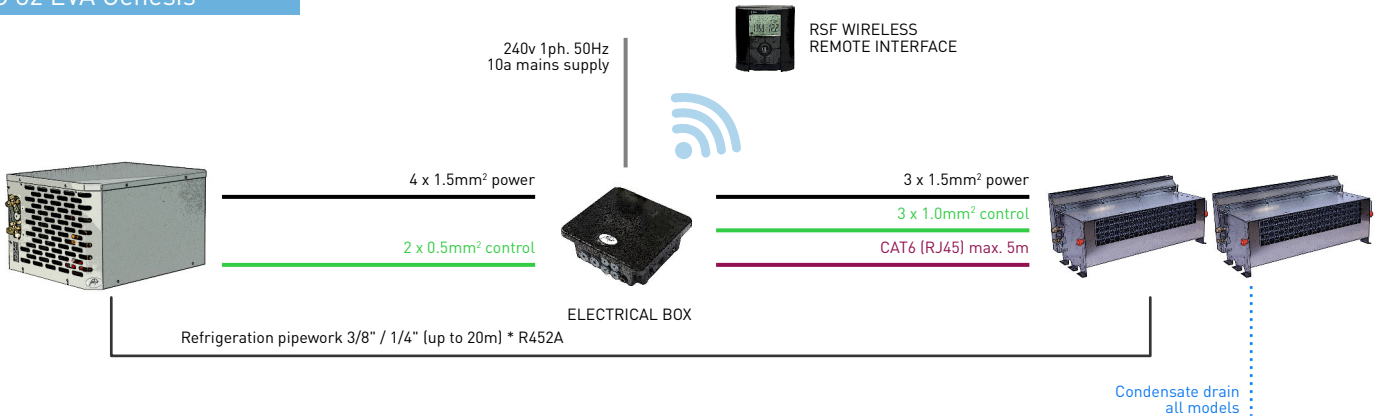

SPC 30 - 48 EVA Genesis

SPC 82 EVA Genesis

SPC 122 EVA Genesis

SPC 170 EVA Genesis

Pipe sizes shown are applicable for pipe runs up to 20m [max. 8m vertical]. Good refrigeration practice should be applied regarding oil traps etc. For longer pipe runs contact Heronhill.

SPC 30 - 48 EVA Vintage

SPC 82 EVA Vintage

SPC 122 EVA Vintage

SPC 170 EVA Vintage

Pipe sizes shown are applicable for pipe runs up to 20m [max. 8m vertical]. Good refrigeration practice should be applied regarding oil traps etc. For longer pipe runs contact Heronhill.