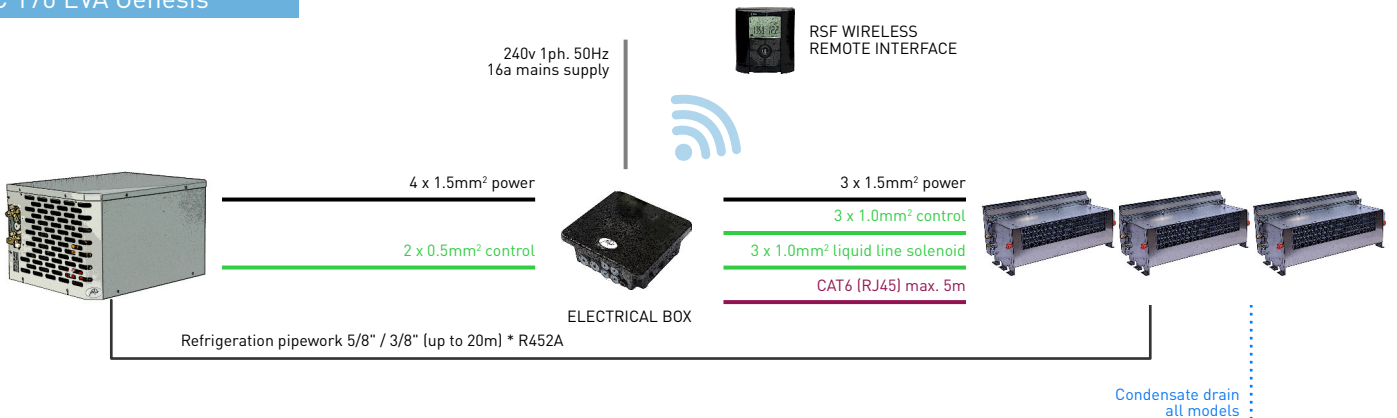

SPC 30 - 48 EVA Genesis

SPC 82 EVA Genesis

SPC 122 EVA Genesis

SPC 170 EVA Genesis

Pipe sizes shown are applicable for pipe runs up to 20m [max. 8m vertical]. Good refrigeration practice should be applied regarding oil traps etc. For longer pipe runs contact Heronhill.

SPC 30 - 48 EVA Vintage

SPC 82 EVA Vintage

SPC 122 EVA Vintage

SPC 170 EVA Vintage

Pipe sizes shown are applicable for pipe runs up to 20m [max. 8m vertical]. Good refrigeration practice should be applied regarding oil traps etc. For longer pipe runs contact Heronhill.