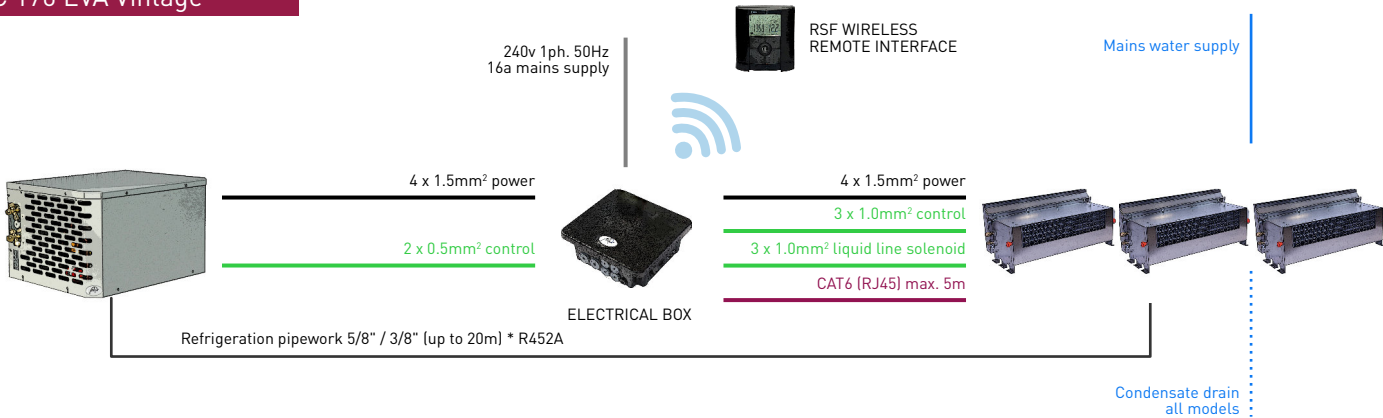

SPC 30 - 48 EVA Genesis

SPC 82 EVA Genesis

SPC 122 EVA Genesis

SPC 170 EVA Genesis

Pipe sizes shown are applicable for pipe runs up to 20m [max. 8m vertical]. Good refrigeration practice should be applied regarding oil traps etc. For longer pipe runs contact Heronhill.

SPC 30 - 48 EVA Vintage

SPC 82 EVA Vintage

SPC 122 EVA Vintage

SPC 170 EVA Vintage

Pipe sizes shown are applicable for pipe runs up to 20m [max. 8m vertical]. Good refrigeration practice should be applied regarding oil traps etc. For longer pipe runs contact Heronhill.