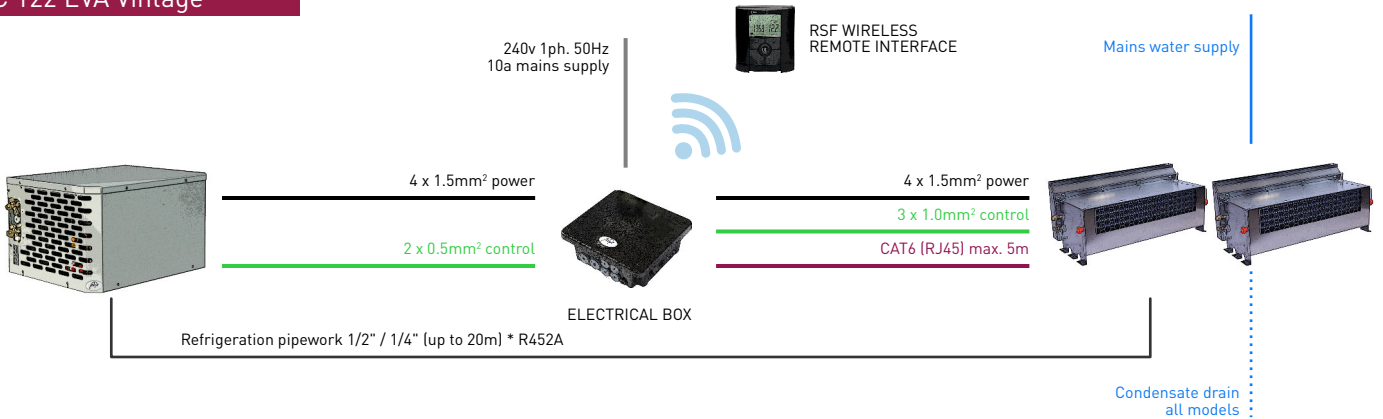

SPC 30 - 48 EVA Genesis

SPC 82 EVA Genesis

SPC 122 EVA Genesis

SPC 170 EVA Genesis

Pipe sizes shown are applicable for pipe runs up to 20m [max. 8m vertical]. Good refrigeration practice should be applied regarding oil traps etc. For longer pipe runs contact Heronhill.

SPC 30 - 48 EVA Vintage

SPC 82 EVA Vintage

SPC 122 EVA Vintage

SPC 170 EVA Vintage

Pipe sizes shown are applicable for pipe runs up to 20m [max. 8m vertical]. Good refrigeration practice should be applied regarding oil traps etc. For longer pipe runs contact Heronhill.