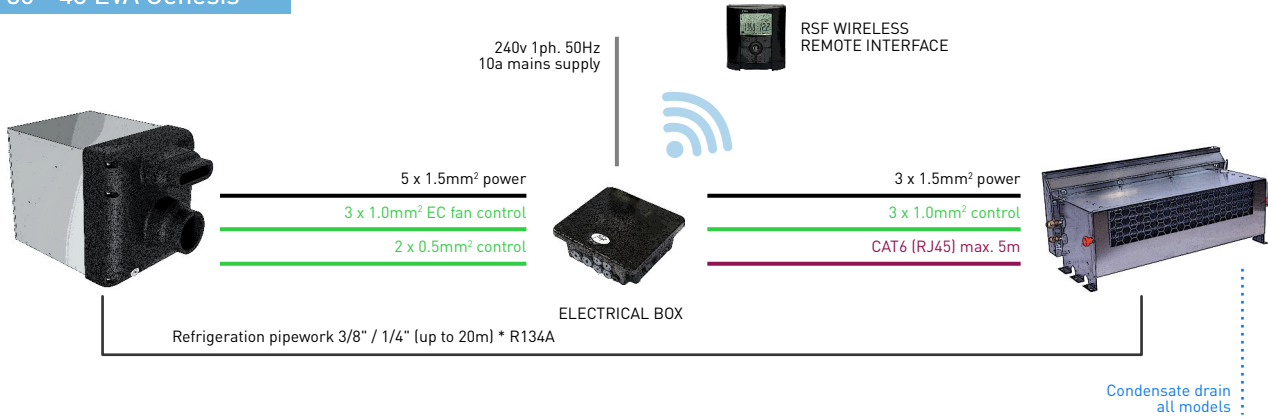

SPC 30 - 48 EVA Genesis

SPC 82 EVA Genesis

SPC 122 EVA Genesis

SPC 170 EVA Genesis

Pipe sizes shown are applicable for pipe runs up to 20m [max. 8m vertical]. Good refrigeration practice should be applied regarding oil traps etc. For longer pipe runs contact Heronhill.

SPC 30 - 48 EVA Vintage

SPC 82 EVA Vintage

SPC 122 EVA Vintage

SPC 170 EVA Vintage

Pipe sizes shown are applicable for pipe runs up to 20m [max. 8m vertical]. Good refrigeration practice should be applied regarding oil traps etc. For longer pipe runs contact Heronhill.