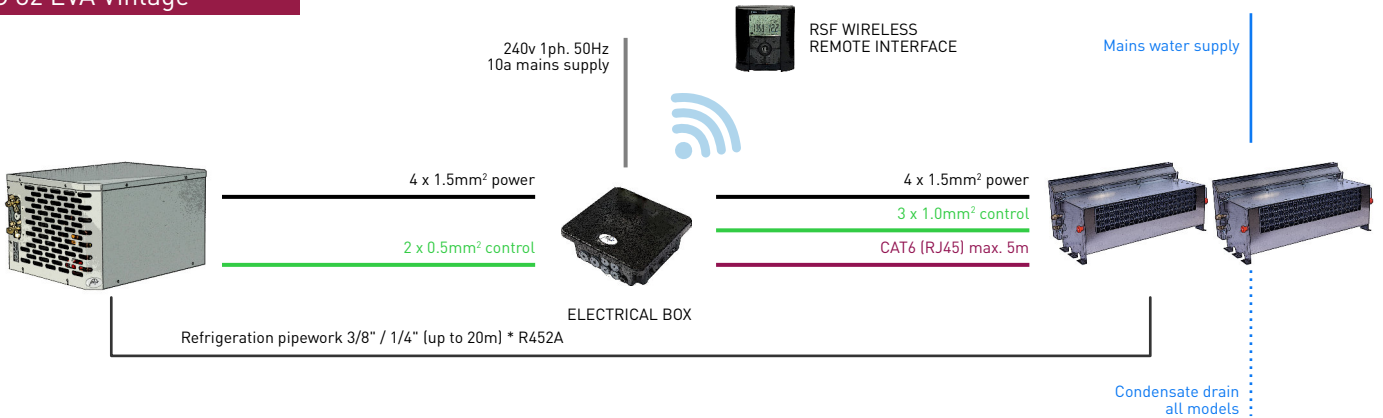

SPC 30 - 48 EVA Genesis

SPC 82 EVA Genesis

SPC 122 EVA Genesis

SPC 170 EVA Genesis

Pipe sizes shown are applicable for pipe runs up to 20m [max. 8m vertical]. Good refrigeration practice should be applied regarding oil traps etc. For longer pipe runs contact Heronhill.

SPC 30 - 48 EVA Vintage

SPC 82 EVA Vintage

SPC 122 EVA Vintage

SPC 170 EVA Vintage

Pipe sizes shown are applicable for pipe runs up to 20m [max. 8m vertical]. Good refrigeration practice should be applied regarding oil traps etc. For longer pipe runs contact Heronhill.